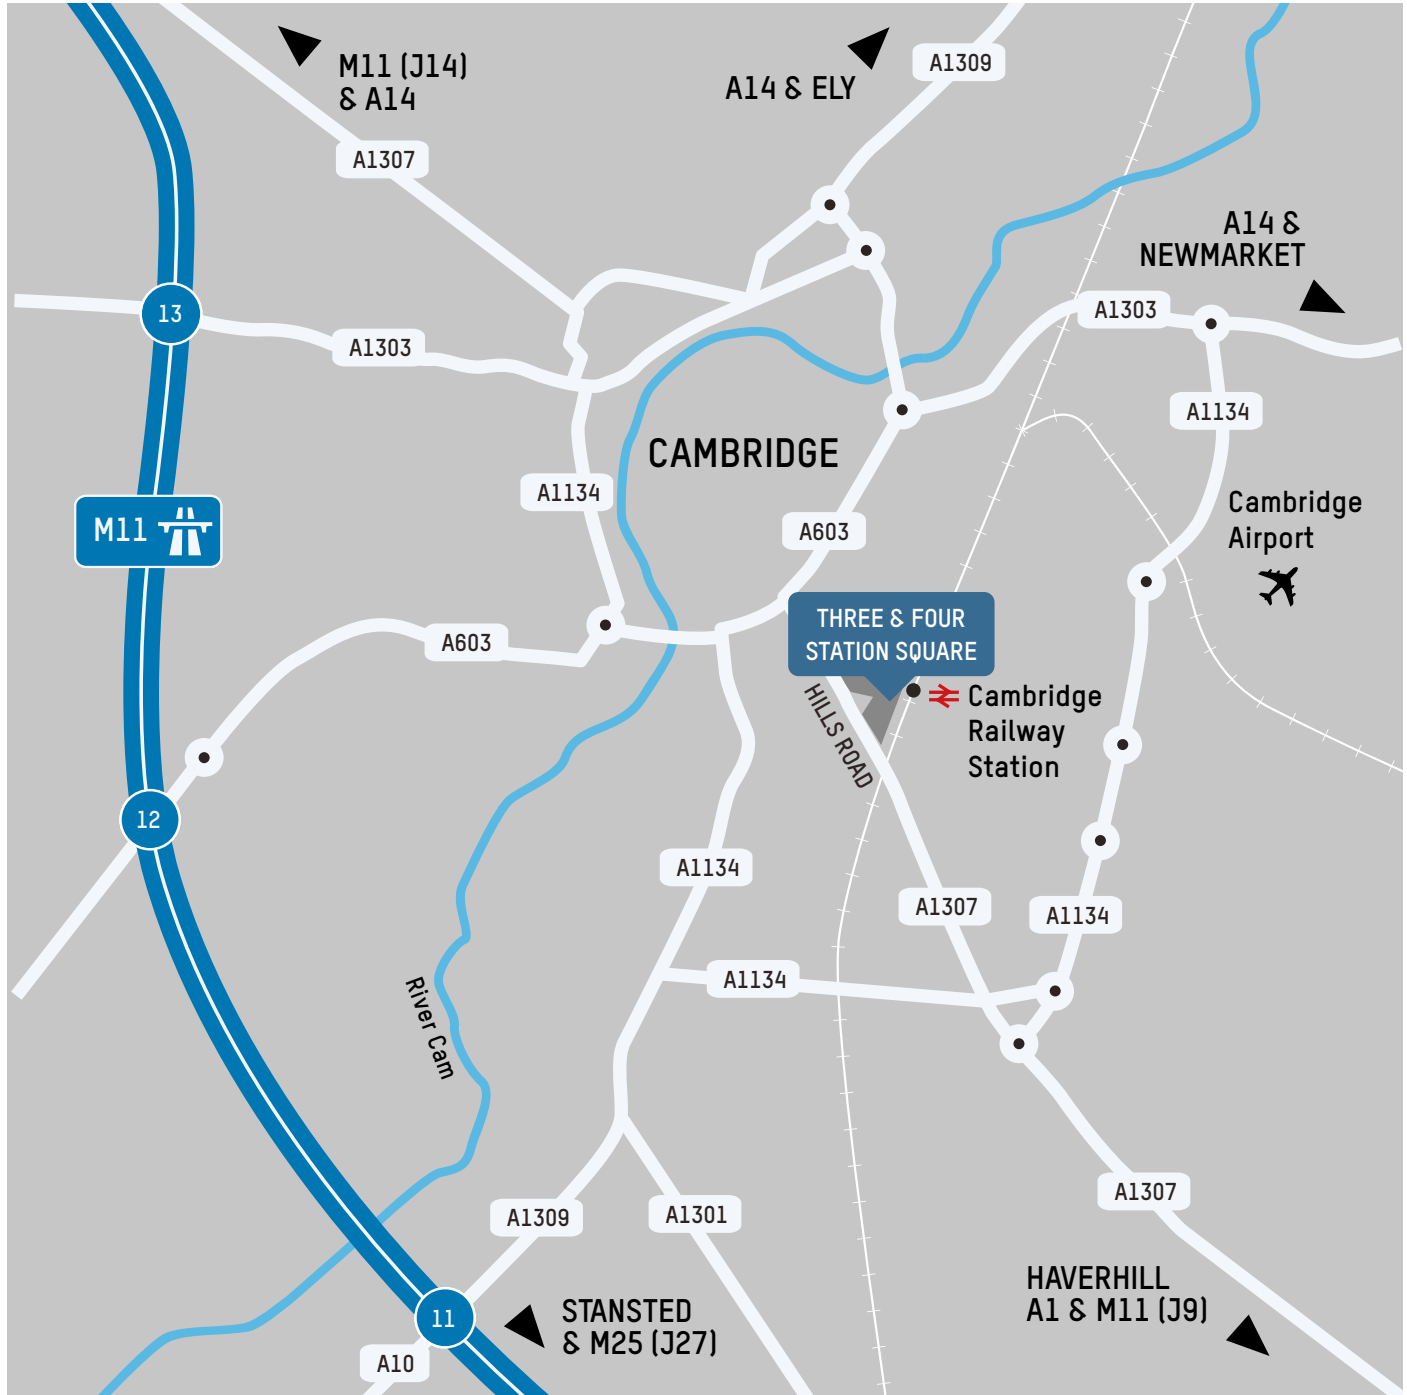

CONNECTIONS

TRAVEL TIMES VIA RAIL

- London King's Cross – 50 minutes
- London Liverpool Street – 1 hour 10 minutes
- London Stansted Airport – 30 minutes
- London Heathrow Airport – 1 hour 55 minutes

DISTANCE VIA ROAD

- Cambridge City Centre 0.75 miles
- M11 (Junction 11) 3 miles
- Stansted Airport 28 miles
- M25/M11 (J27) 39 miles
- Central London 62 miles