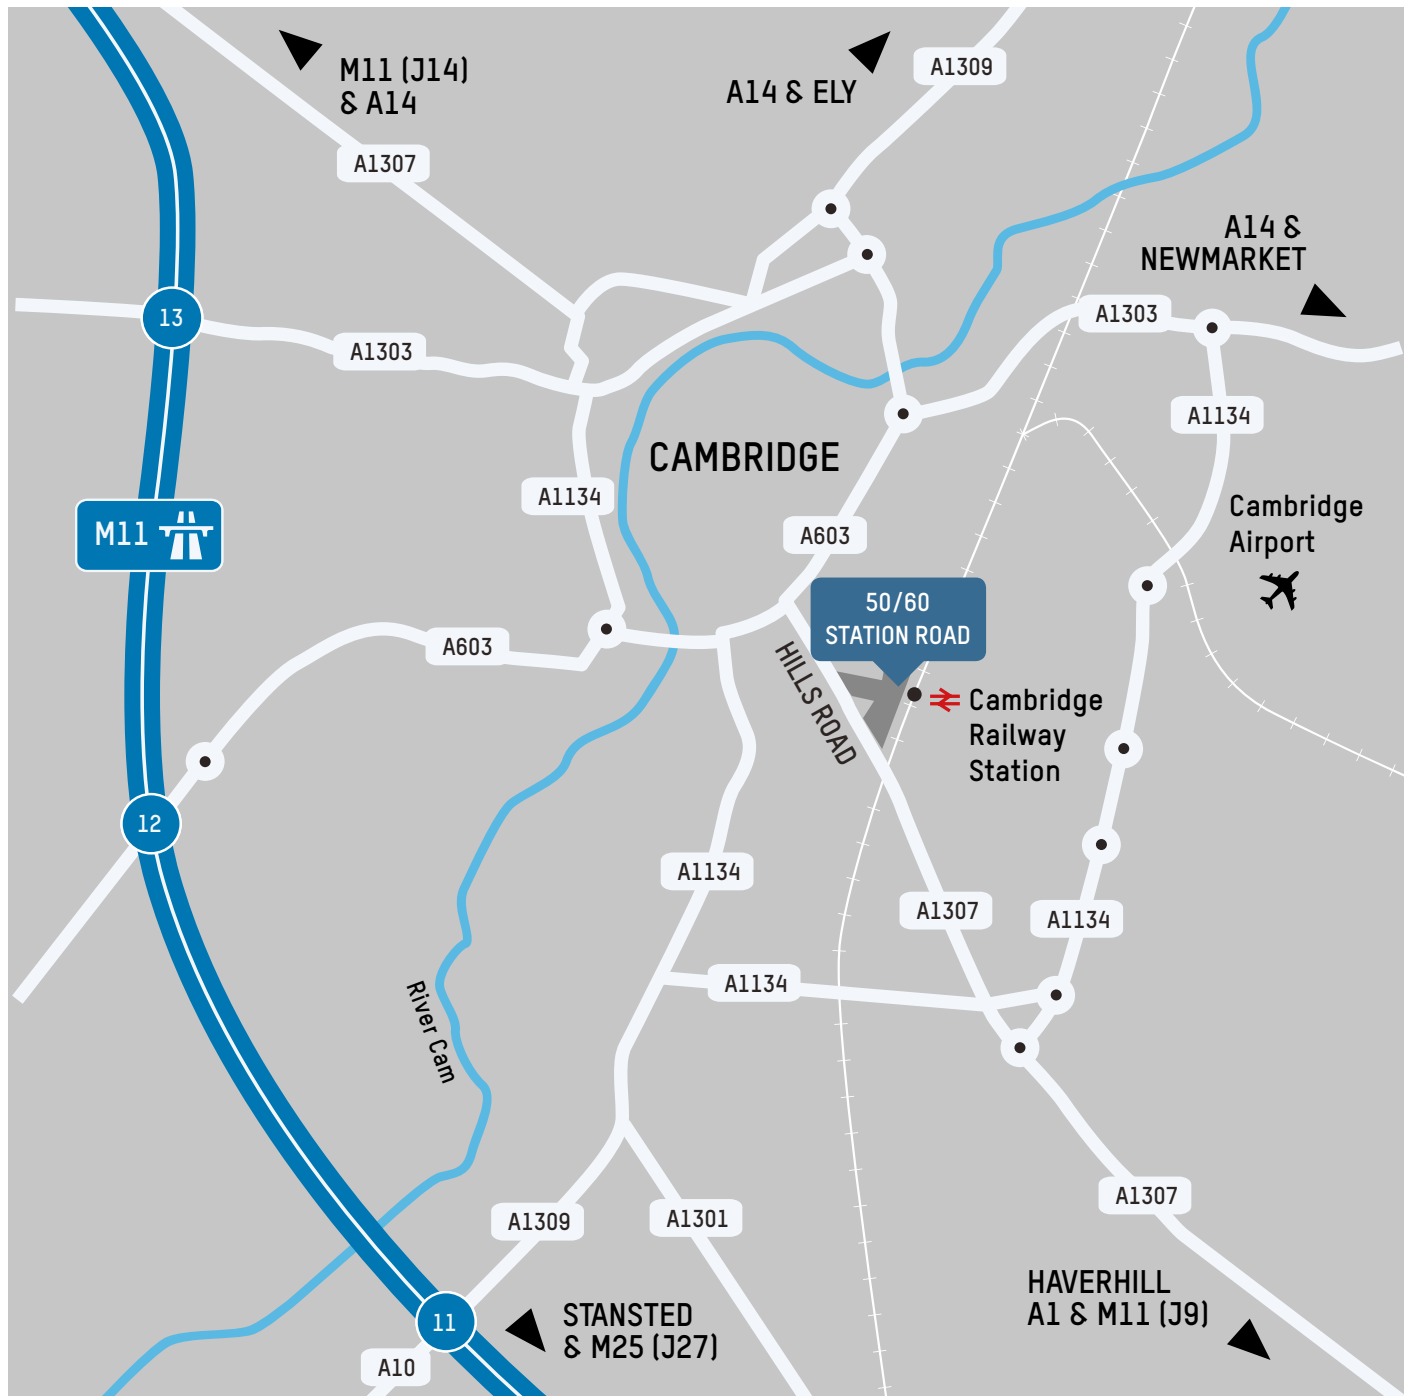

## CONNECTIONS

### TRAVEL TIMES VIA RAIL

- London King's Cross – 50 minutes
- London Liverpool Street – 1 hour 10 minutes
- London Stansted Airport – 30 minutes
- London Heathrow Airport – 1 hour 55 minutes

### DISTANCE VIA ROAD

- Cambridge City Centre 0.75 miles
- M11 (Junction 11) 3 miles
- Stansted Airport 28 miles
- M25/M11 (J27) 39 miles
- Central London 62 miles